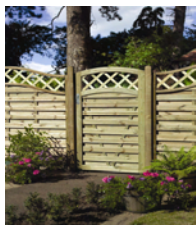

EMPRESS FENCING LTD.

Empress Sawmills, Clitheroe Road, Chatburn, Clitheroe, Lancs, BB7 4JY

Tel: 01200 449930

Email: info@empressfencing.co.uk

www.empressfencing.co.uk

GRANGE FENCING

1.8m St. Michel	£ 47.00 *
1.2m St. Michel	£ 37.50 *
1.8m St. Esprit	£ 41.50 *
1.2m St. Esprit	£ 36.80 *
1.95m St. Servan	£ 43.50 *
1.2m St. Servan	£ 37.50 *
1.95m St. Lunairs	£ 45.00 *
1.2m St. Lunairs	£ 36.50 *

0.9m Madison Lattice £ 37.00 *

Elite Chevron gate £ 65.00 *

Domed Elite gate £ 70.00 *

Bow top arch £ 100.00 *

Chilworth arch £ 170.00

Elite Garden arch £ 85.00

Elite Portico arch £ 100.00

Elite Granville arch £ 120.00 *

Kyre arch £ 75.00 *

Rustic rose arch £ 20.00

Trellis arch £ 45.00

St. Meloir Lattice 1.8m £ 41.50 *

St. Meloir lattice 0.9m £ 33.50 *

Admiralty arbour £ 340.00

Belvedere arbour £ 290.00

Lydbury arbour £ 135.00

Chilworth arbour £ 180.00

Chinese arbour £ 280.00

Clareville arbour £ 285.00

Heathcote arbour £ 175.00

Sandhurst arbour £ 265.00

Items marked with * usually held in stock.
FOR THE FULL RANGE SEE THE CATALOGUE

ALL ITEMS IN THE CATALOGUE CAN BE
ORDERED – CONTACT OFFICE FOR PRICES

ALL PRICES EXCLUDING VAT.

Domed Elite gate